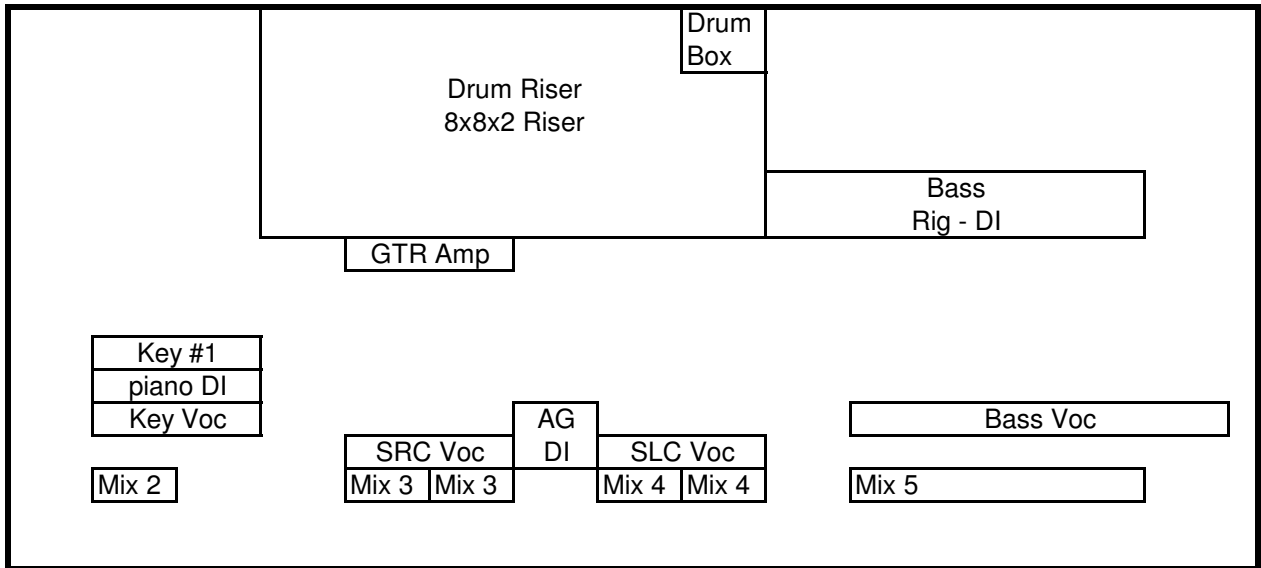

Modern Skirts Stage Plot & Input List

- 1 Kick**
- 2 Snare**
- 3 Hat**
- 4 Rack 1**
- 5 Rack 2**
- 6 Floor**
- 7 OH L**
- 8 OH R**
- 9 Bass DI**
- 10 Key DI (Piano)**
- 11 Electric GTR**
- 12 Acoustic GTR DI**
- 13 Key Voc**
- 14 SRC Voc**
- 15 SLC Voc**
- 16 Bass Voc**

- Monitor Mixes:**
- 1 Drum Box
 - 2 Key Mix
 - 3 SRC Mix (2 wedges)
 - 4 SLC Mix (2 Wedges)
 - 5 Bass Mix

Drums: John Swint
 GTR/Bass: Phillip Brantley
 *GTR/Bass: Jay Gulley (lead vocal)
 Keys/Bass: JoJo Glidewell